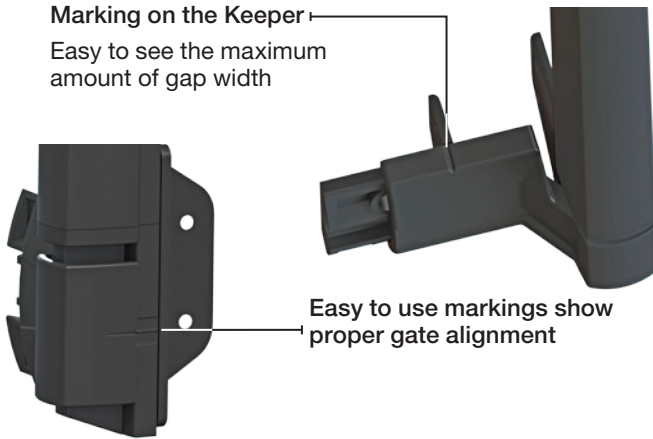

TRIDENT™

MAGNETIC GATE LATCH

1
MILLION
Cycle
Warranty

The TRIDENT **SAFETY GATE LATCH** has a significant amount of play or vertical tolerance. This helps to avoid problems with sagging gates, and allows for simple installation.

The **SAFE-NOTCH™** feature engages if someone steps or climbs on the gate, further ensuring your gate will stay closed.

With the **LATCH WHEN LOCKED™** feature, the latch will engage even if cylinder is previously locked on the opened gate.

SAFE-NOTCH™
Feature

Marking on the Keeper
Easy to see the maximum amount of gap width

Easy to use markings show proper gate alignment

Enhanced
Knob Design

Angled
Key Hole
Allows easy access

10" TRIDENT

Mounting
Brackets
Easy Installation

20" TRIDENT

Trident...strong magnetic closing power, easy installation & guaranteed to last!

- Sophisticated, modern design
- Rust-resistant components
- Meets international pool codes*

*Please check local pool codes prior to use.